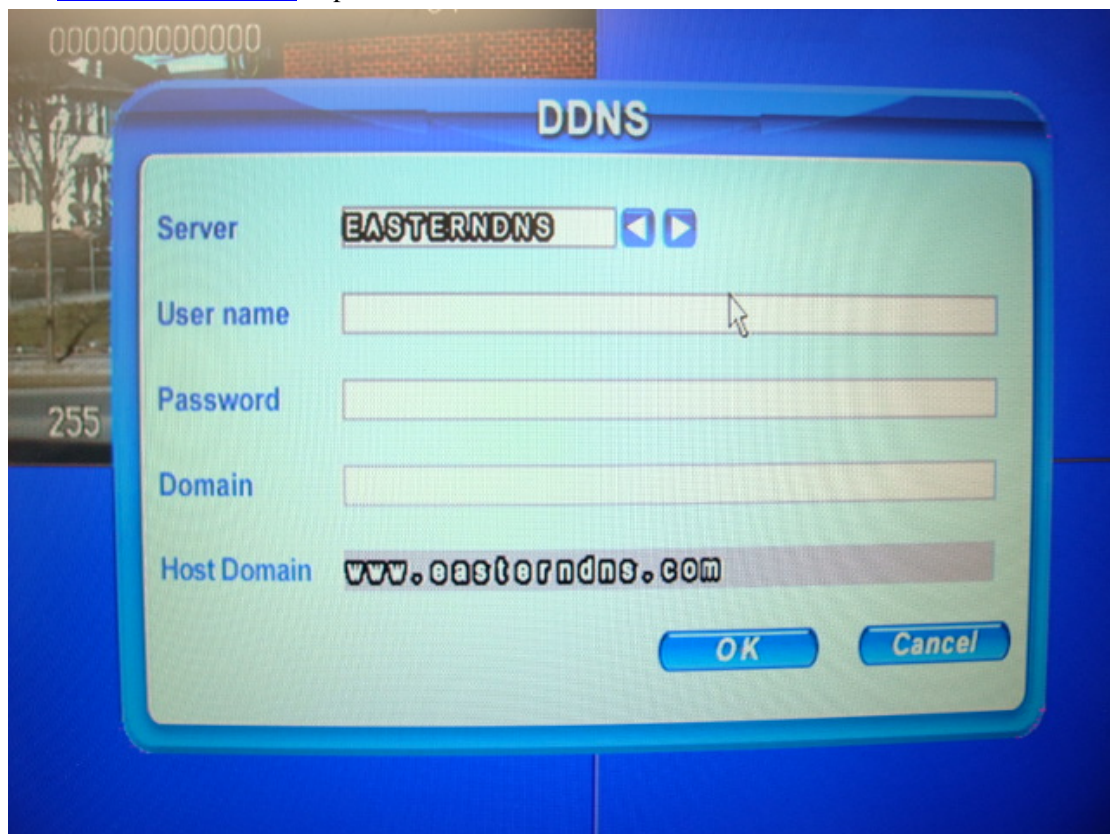

7. Choose the server EASTERNDNS, Input your User name, password, which you have created on www.easterndns.com, Input the whole Domain Name, and then Click OK.

Notice: If you want to use your Domain Name to view the DVR remotely on IE, port forwarding and IE setup (Activex Enable) are necessary.