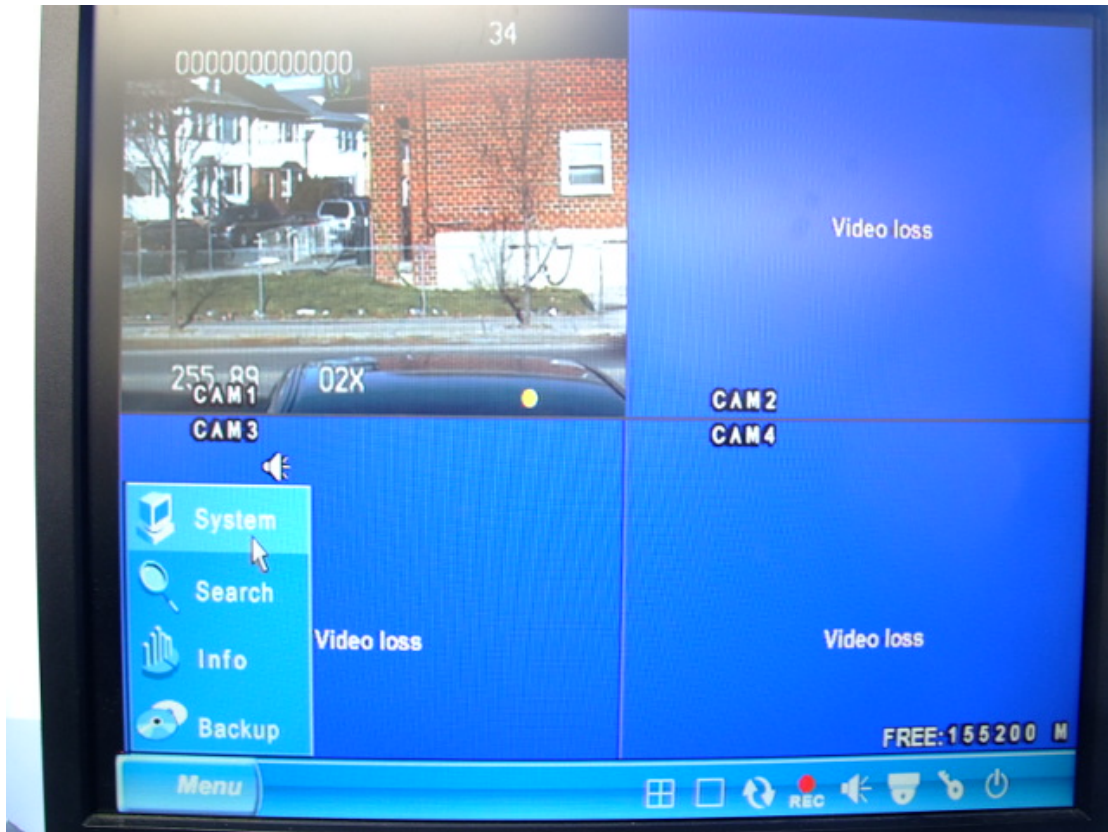

Domain Information.

IP	REGISTERED DATE	LAST UPDATE	STATUS
96.232.153.148	1/7/2010 10:21:34 AM	<i>Not yet updated.</i>	Enabled

Actions.

All Rights Reserved © 2009 Eastern CCTV

5. Access the menu of DVR (for ED6000 series DVR)