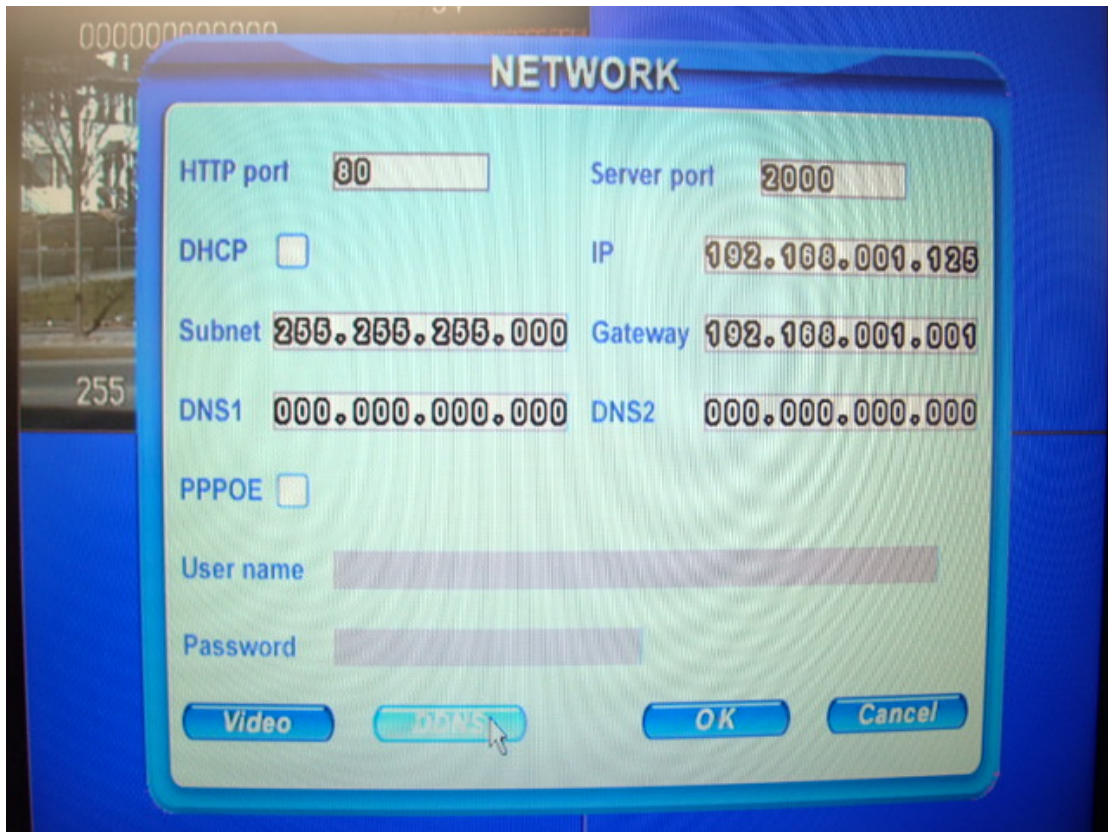

Click menu, go to system

6. Go to network, click DDNS